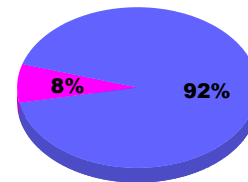

Gender Comparison 2011-2012

Jul/Aug/Sep

Legend: Male (Blue), Female (Magenta)